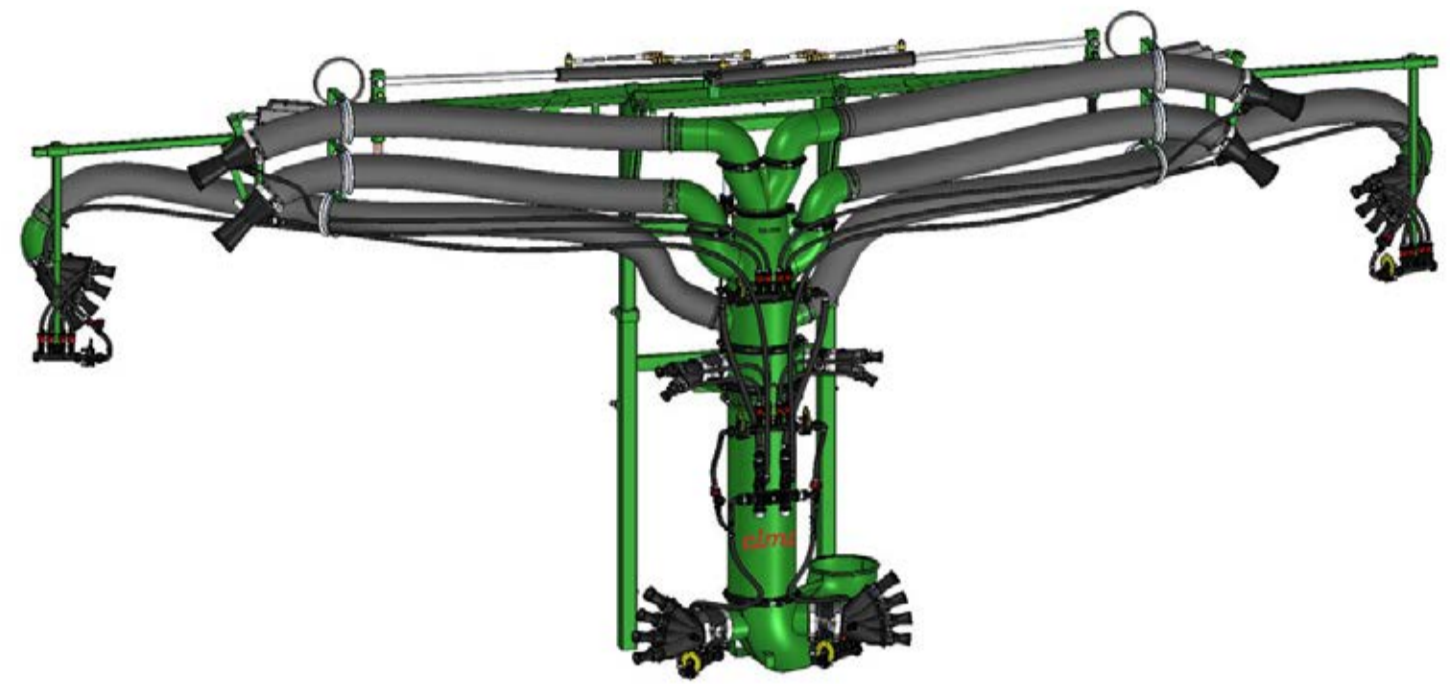

- TARGETED AND PRECISE DISTRIBUTION IN ESPALIER VINEYARDS WITH PASSAGES EVERY 3 ROWS (*inter-row width from 2 to 3 meters*)
- UNIFORMITY OF SPRAYING AND COMPLETE FOLIAGE COVERAGE
- MAXIMUM PERFORMANCE FOR TIME AND COST SAVING

TO LEARN MORE
click here

Link55

ARTICULATED LOW VOLUME PNEUMATIC SPRAYER LINK55 WITH MULTI VITIS 6 SPRAYHEAD

LINK 55 - Articulated sprayer

MULTI - VITIS 6 - 6 HANDS 4 HYDRAULIC CANNONS SPRAYHEAD

- The LINK 55 series articulated sprayers allow to spray chemicals using a much less volume of water

- The sprayhead can be used in:
 - Vineyards
 - Vineyards in windy areas

LINK55 TECHNICAL SHEETS

MULTI VITIS 6 TECHNICAL SHEETS

Field tests.

© MUSTARD.IT

TO LEARN MORE
click here